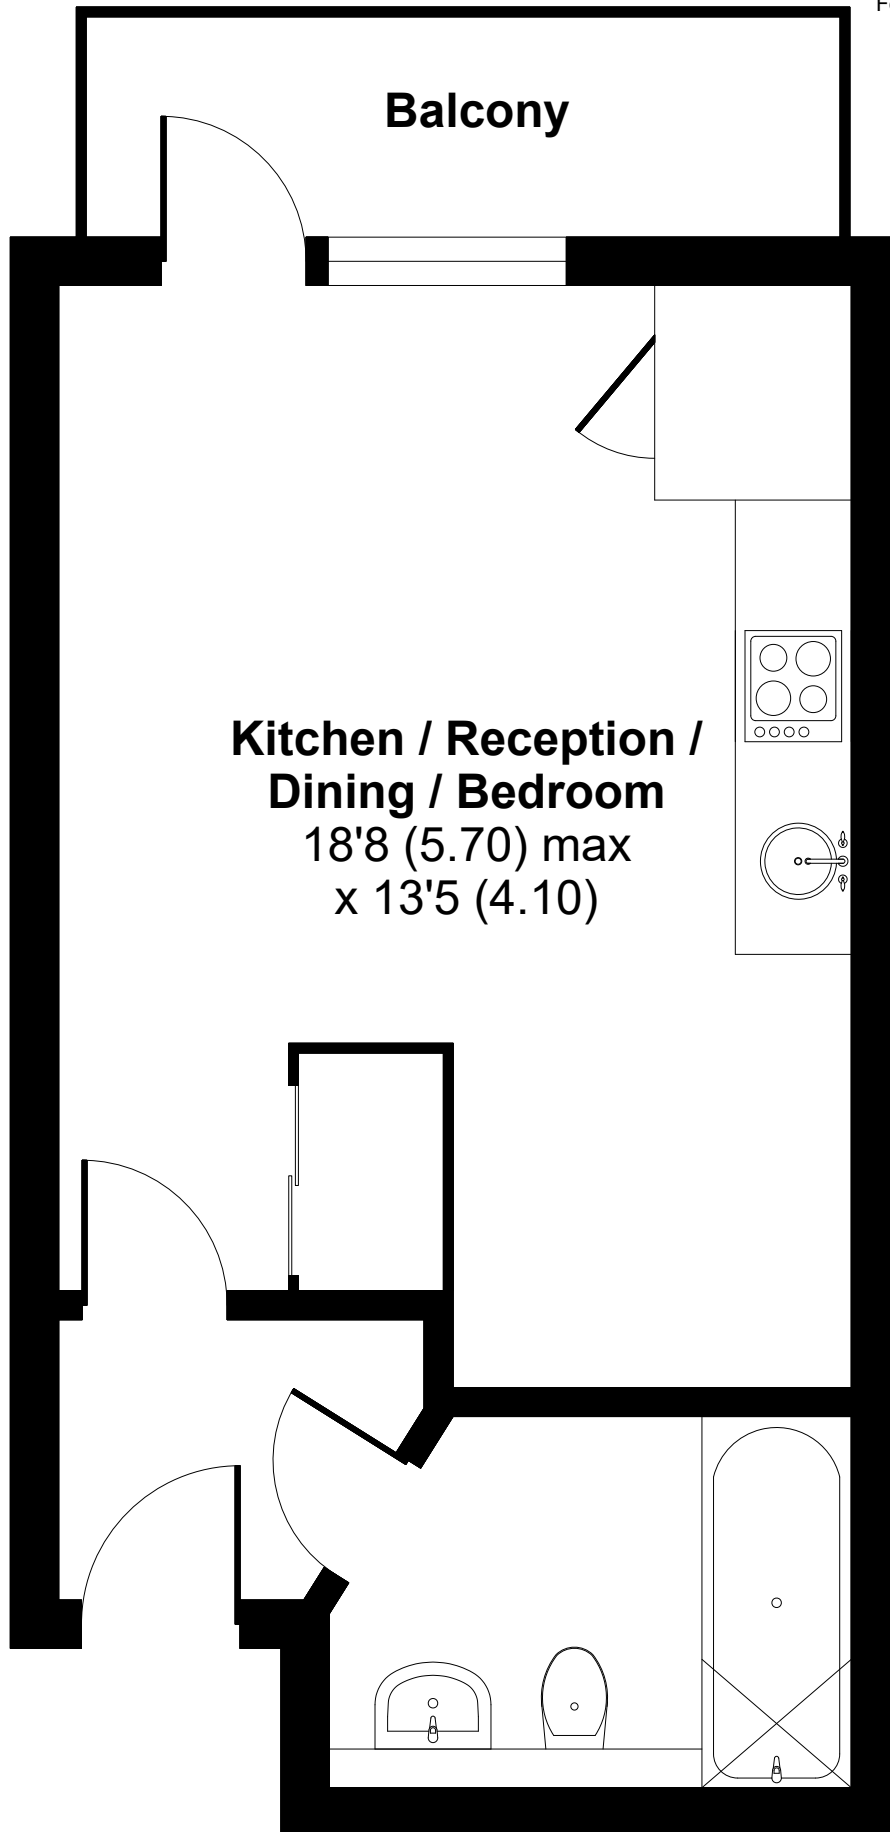

# West Point, Wellington Street, Leeds, LS1

Approximate Area = 328 sq ft / 30.4 sq m

For identification only - Not to scale

## THIRTEENTH FLOOR